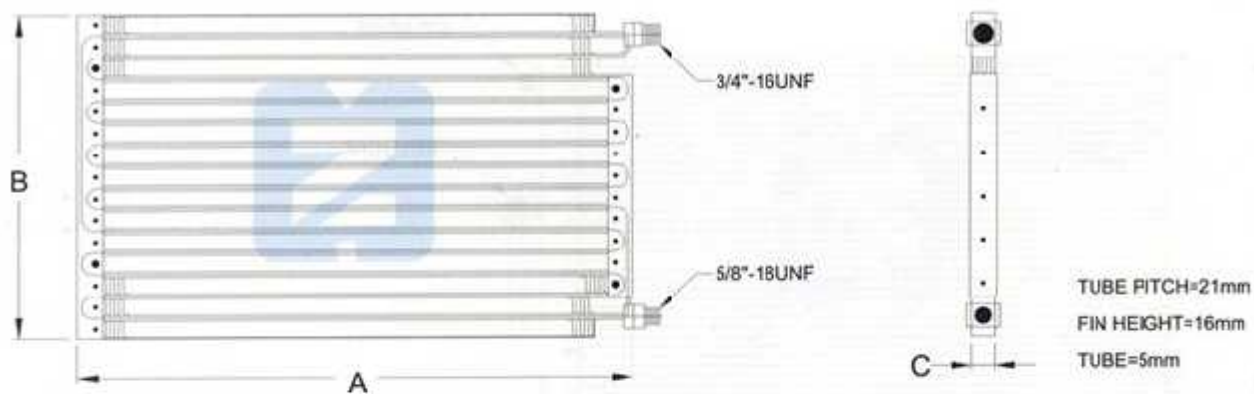

SERPENTINE SINGLE FLOW

PART NUMBER	A	B	C	FITTING
C7-00007	18"	10"	7/8"	FLARE
C7-00008	18"	12"	7/8"	FLARE
C7-00162	21"	12"	7/8"	FLARE
C7-00222	21"	12"	7/8"	O-RING
C7-00009	23"	12"	7/8"	FLARE
C7-00009A	23"	12"	7/8"	O-RING
C7-00200	25"	12"	7/8"	O-RING
C7-00010	18"	14"	7/8"	FLARE
C7-00010A	18"	14"	7/8"	O-RING
C7-00012	23"	14"	7/8"	FLARE
C7-00012A	23"	14"	7/8"	O-RING
C7-00184	25"	14"	7/8"	O-RING
C1-00014	23"	12"	1"	FLARE
C1-00014A	23"	12"	1"	O-RING
C1-00015	18"	14"	1"	FLARE
C1-00015A	18"	14"	1"	O-RING
C1-00016	23"	14"	1"	FLARE
C1-00016A	23"	14"	1"	O-RING

SERPENTINE SINGLE FLOW

PART NUMBER	A	B	C	FITTING
C0-00161	23"	12"	1 1/4"	FLARE
C0-00570	23"	12"	1 1/4"	O-RING
C0-00018	16"	14"	1 1/4"	FLARE
C0-00018A	16"	14"	1 1/4"	O-RING
C0-00017	18"	14"	1 1/4"	FLARE
C0-00017A	18"	14"	1 1/4"	O-RING
C0-00019	23"	14"	1 1/4"	FLARE
C0-00019A	23"	14"	1 1/4"	O-RING
C4-00507	18"	10"	1 3/4"	O-RING
C4-00503	18"	12"	1 3/4"	O-RING
C4-00505	21"	12"	1 3/4"	O-RING
C4-0589	14"	14"	1 3/4"	FLARE
C4-00588	14"	14"	1 3/4"	O-RING
C4-00508	21"	14"	1 3/4"	O-RING
C4-00510	23"	14"	1 3/4"	FLARE
C4-00206	23"	14"	1 3/4"	O-RING
C8-00207	23"	12"	2"	O-RING
C8-00208	18"	14"	2"	O-RING

UNIVERSAL CONDENSERS

SERPENTINE DUAL FLOW

PART NUMBER	A	B	C	FITTING
C7-00467	21"	12"	7/8"	O-RING
C7-00468	23"	12"	7/8"	O-RING
C7-00469	18"	14"	7/8"	O-RING
C7-00470	21"	14"	7/8"	O-RING
C7-00471	23"	14"	7/8"	O-RING
C1-00472	21"	12"	1"	O-RING
C1-00473	23"	12"	1"	O-RING
C1-00474	18"	14"	1"	O-RING
C1-00475	21"	14"	1"	O-RING
C1-00476	23"	14"	1"	O-RING

SERPENTINE DUAL FLOW

PART NUMBER	A	B	C	FITTING
C7-00459	21"	12"	7/8"	O-RING
C7-00460	23"	12"	7/8"	O-RING
C7-00461	18"	14"	7/8"	O-RING
C7-00462	21"	14"	7/8"	O-RING
C7-00463	23"	14"	7/8"	O-RING
C1-00464	21"	12"	1"	O-RING
C1-00465	23"	12"	1"	O-RING
C1-00451	18"	14"	1"	O-RING
C1-00466	21"	14"	1"	O-RING
C1-00450	23"	14"	1"	O-RING