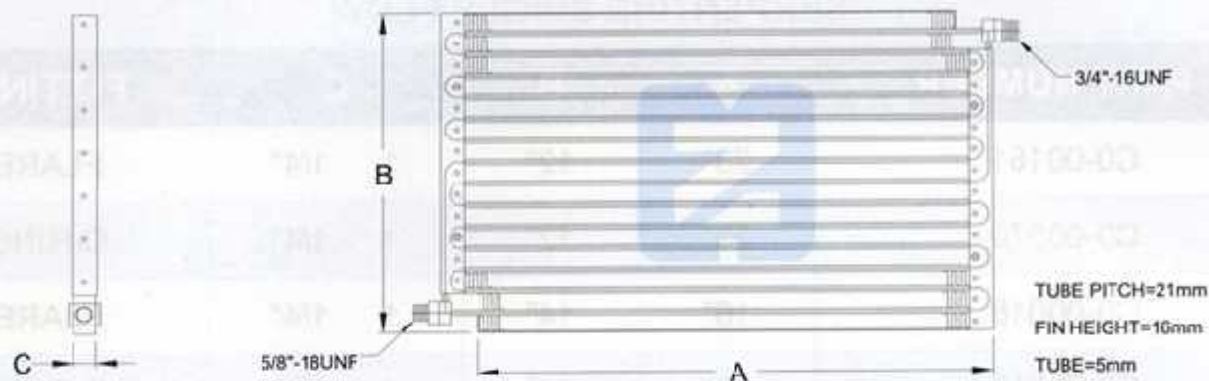

SERPENTINE SINGLE FLOW

PART NUMBER	A	B	C	FITTING
C7-00007	18"	10"	7/8"	FLARE
C7-00008	18"	12"	7/8"	FLARE
C7-00162	21"	12"	7/8"	FLARE
C7-00222	21"	12"	7/8"	O-RING
C7-00009	23"	12"	7/8"	FLARE
C7-00009A	23"	12"	7/8"	O-RING
C7-00200	25"	12"	7/8"	O-RING
C7-00010	18"	14"	7/8"	FLARE
C7-00010A	18"	14"	7/8"	O-RING
C7-00012	23"	14"	7/8"	FLARE
C7-00012A	23"	14"	7/8"	O-RING
C7-00184	25"	14"	7/8"	O-RING
C1-00014	23"	12"	1"	FLARE
C1-00014A	23"	12"	1"	O-RING
C1-00015	18"	14"	1"	FLARE
C1-00015A	18"	14"	1"	O-RING
C1-00016	23"	14"	1"	FLARE
C1-00016A	23"	14"	1"	O-RING

SERPENTINE SINGLE FLOW

PART NUMBER	A	B	C	FITTING
C0-00161	23"	12"	1 1/4"	FLARE
C0-00570	23"	12"	1 1/4"	O-RING
C0-00018	16"	14"	1 1/4"	FLARE
C0-00018A	16"	14"	1 1/4"	O-RING
C0-00017	18"	14"	1 1/4"	FLARE
C0-00017A	18"	14"	1 1/4"	O-RING
C0-00019	23"	14"	1 1/4"	FLARE
C0-00019A	23"	14"	1 1/4"	O-RING
C4-00507	18"	10"	1 3/4"	O-RING
C4-00503	18"	12"	1 3/4"	O-RING
C4-00505	21"	12"	1 3/4"	O-RING
C4-0589	14"	14"	1 3/4"	FLARE
C4-00588	14"	14"	1 3/4"	O-RING
C4-00508	21"	14"	1 3/4"	O-RING
C4-00510	23"	14"	1 3/4"	FLARE
C4-00206	23"	14"	1 3/4"	O-RING
C8-00207	23"	12"	2"	O-RING
C8-00208	18"	14"	2"	O-RING

UNIVERSAL CONDENSERS

SERPENTINE DUAL FLOW

PART NUMBER	A	B	C	FITTING
C7-00467	21"	12"	7/8"	O-RING
C7-00468	23"	12"	7/8"	O-RING
C7-00469	18"	14"	7/8"	O-RING
C7-00470	21"	14"	7/8"	O-RING
C7-00471	23"	14"	7/8"	O-RING
C1-00472	21"	12"	1"	O-RING
C1-00473	23"	12"	1"	O-RING
C1-00474	18"	14"	1"	O-RING
C1-00475	21"	14"	1"	O-RING
C1-00476	23"	14"	1"	O-RING

SERPENTINE DUAL FLOW

PART NUMBER	A	B	C	FITTING
C7-00459	21"	12"	7/8"	O-RING
C7-00460	23"	12"	7/8"	O-RING
C7-00461	18"	14"	7/8"	O-RING
C7-00462	21"	14"	7/8"	O-RING
C7-00463	23"	14"	7/8"	O-RING
C1-00464	21"	12"	1"	O-RING
C1-00465	23"	12"	1"	O-RING
C1-00451	18"	14"	1"	O-RING
C1-00466	21"	14"	1"	O-RING
C1-00450	23"	14"	1"	O-RING