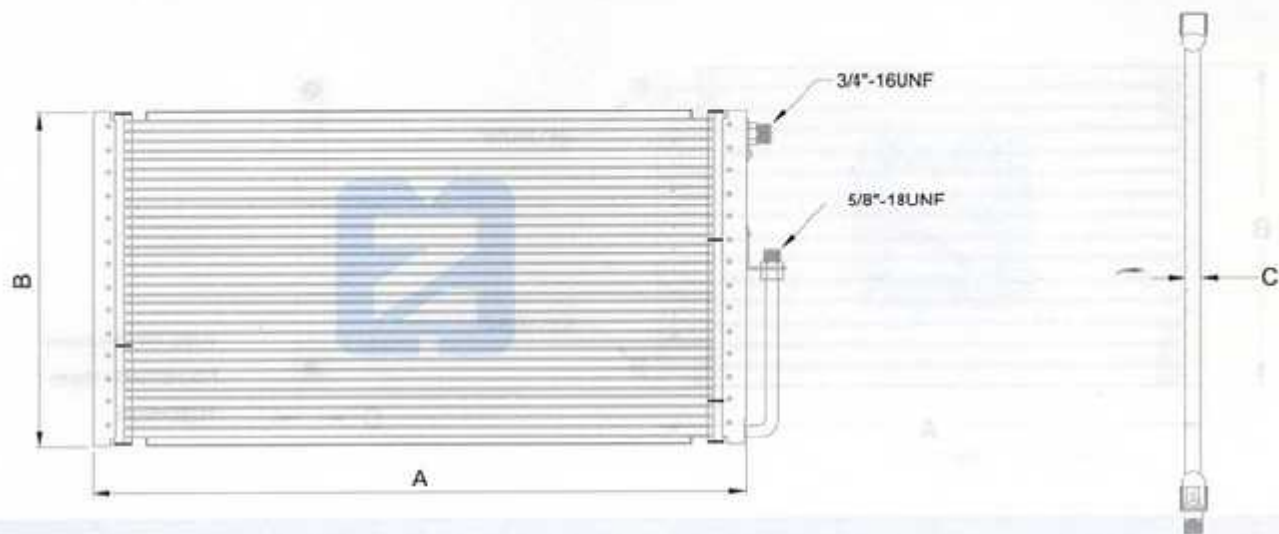

UNIVERSAL CONDENSERS

MULTI PASSAGE CONDENSER

PART NUMBER	A	B	C	FITTING
B1-00001	23"	12"	16mm	O-RING
B1-00002	21"	12"	16mm	O-RING
B1-00003	18"	14"	16mm	O-RING
B1-00004	21"	14"	16mm	O-RING
B1-00005	23"	14"	16mm	O-RING
B2-00101	23"	14"	22mm	O-RING
B2-00102	18"	14"	22mm	O-RING
B2-00109	21"	14"	22mm	O-RING
B2-00110	23"	12"	22mm	O-RING
B2-00111	21"	12"	22mm	O-RING